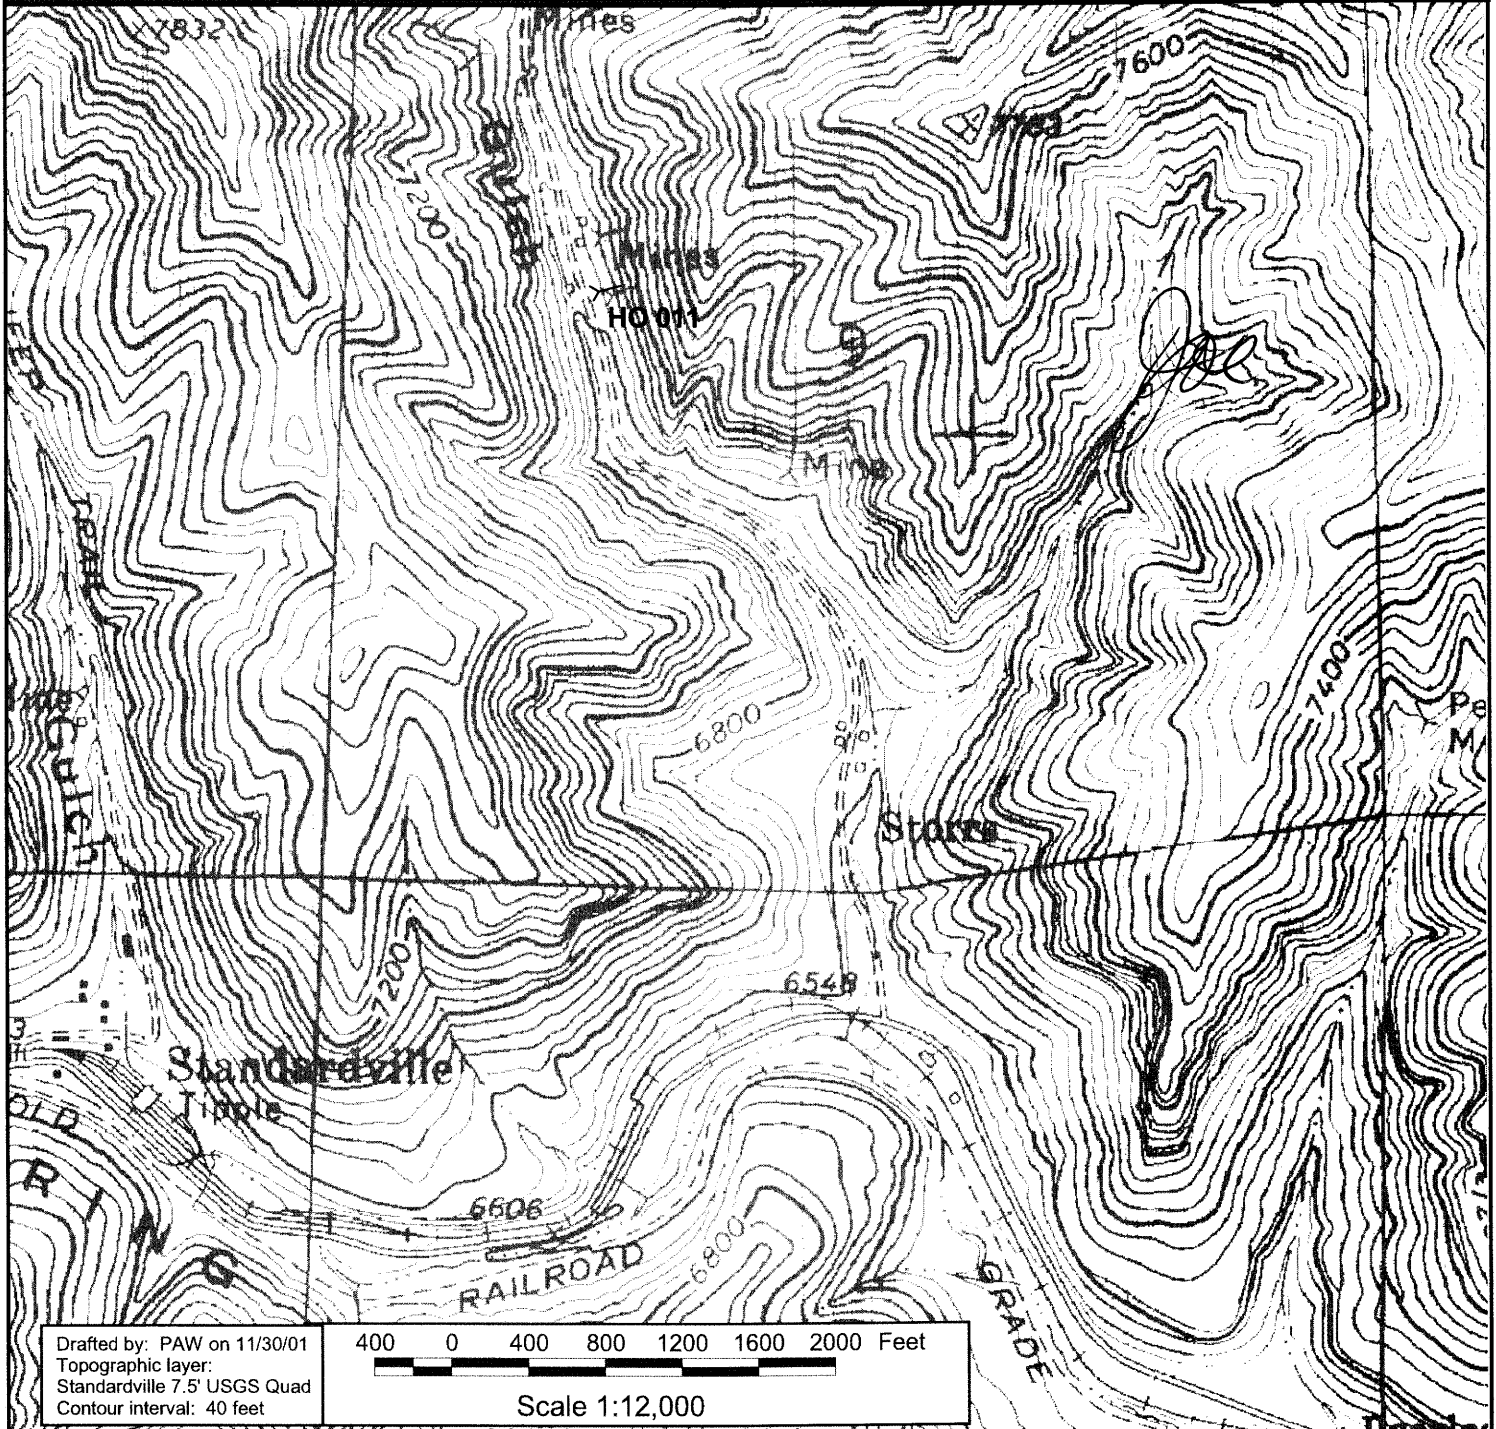

Old Johnson Reclamation Project

0027

**Sow Belly Gulch Abandoned Mine Location Map (site 1)
 Township 13 South, Range 9 East, Section 9 (SLBM)
 Carbon County Group, Map 1 of 7**

*1/07/04
 P. Jones*

Utah Oil Gas and Mining
 Abandoned Mine Reclamation Program